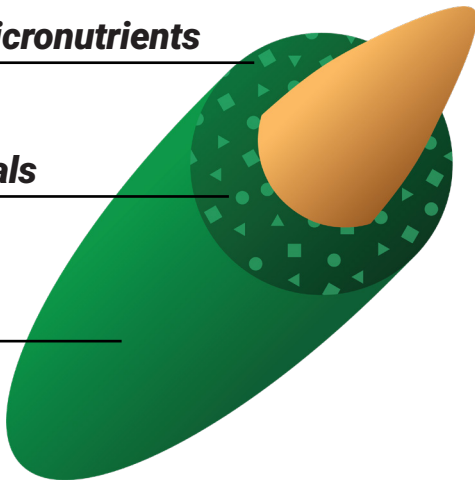

## Turfgrass Seed Coating Platform

### Giving Turf A Better Start

Green-Tek™ is part of the Tek™ Coating Platform, a family of performance-driven seed coating products engineered for turf, forage, and cover crops. The Tek™ Coating Platform is a solution-based approach that combines advanced adhesive technology with targeted biologicals, micronutrients, and premium additives to help seed perform better from the start.

Created specifically for turf, Green-Tek™ products are built to deliver cleaner handling, consistent performance, and stronger starts. The Green-Tek™ turfgrass seed coating platform consists of four specialized coatings: Green-Tek™ Base, Green-Tek™ Bio, Green-Tek™ Micro and Green-Tek™ Complete. These coatings are specifically designed to accelerate establishment and deliver stronger, more uniform early growth.

**Micronutrients**

**Biologicals**

**Base**